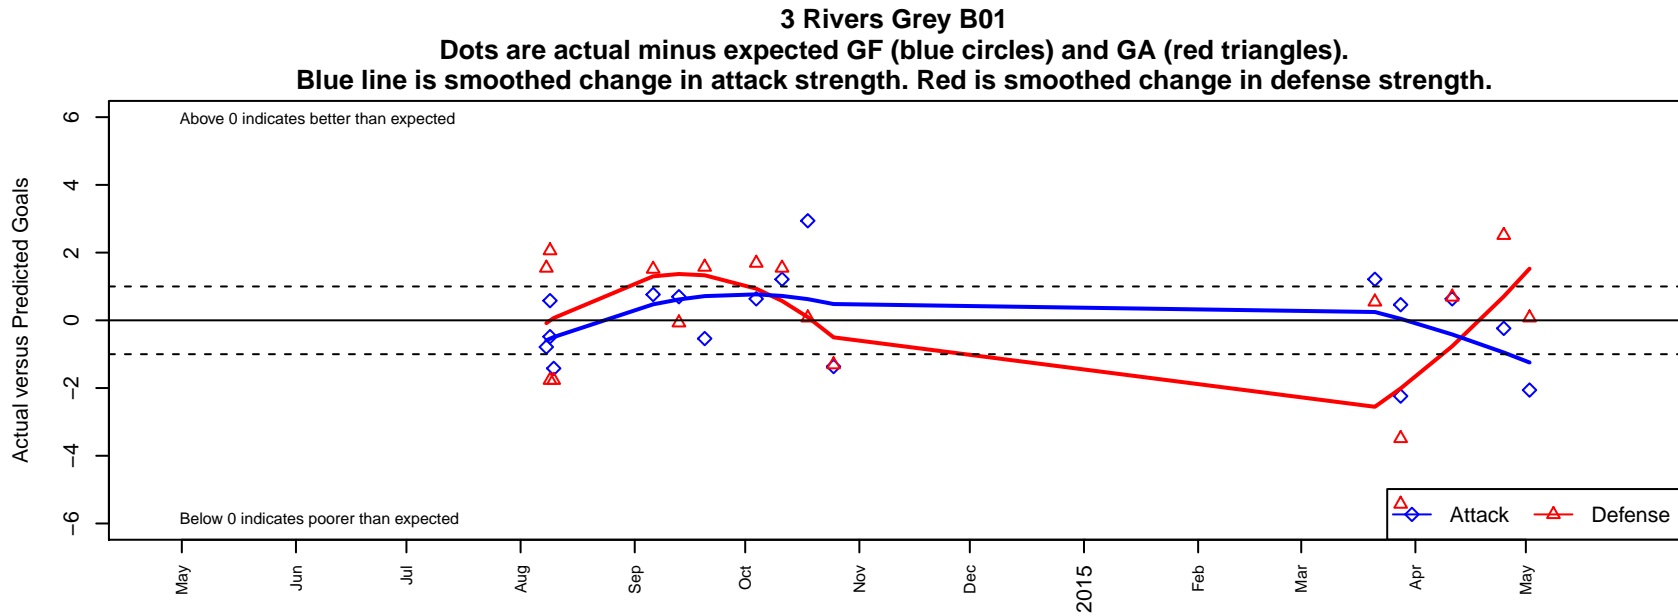

### 3 Rivers Grey B01

3 Rivers SC  
 Pasco, WA  
 B01 total strength=620  
 attack=1.13 defense=0.25  
 fall league = NWL BU13  
 spr league = Spr NWL BU13  
 notes= Spencer 2013, Thomas 2014

alt names used:  
 THREE RIVERS SOCCER U13 DISTRICT (W/  
 BU13 3RSC BLACK-THOMAS  
 3RSC BLACK-THOMAS

Venues played:  
 2014 Les Schwab NW Cup U13 Gold / Silver U  
 2014 NWL BU13  
 2014 Spr NWL BU13

**attack and defense variance (black dot)  
relative to other teams  
and top 10 in region**

**attack and defense rating  
relative to others at age  
and all opponents in last 13 months**